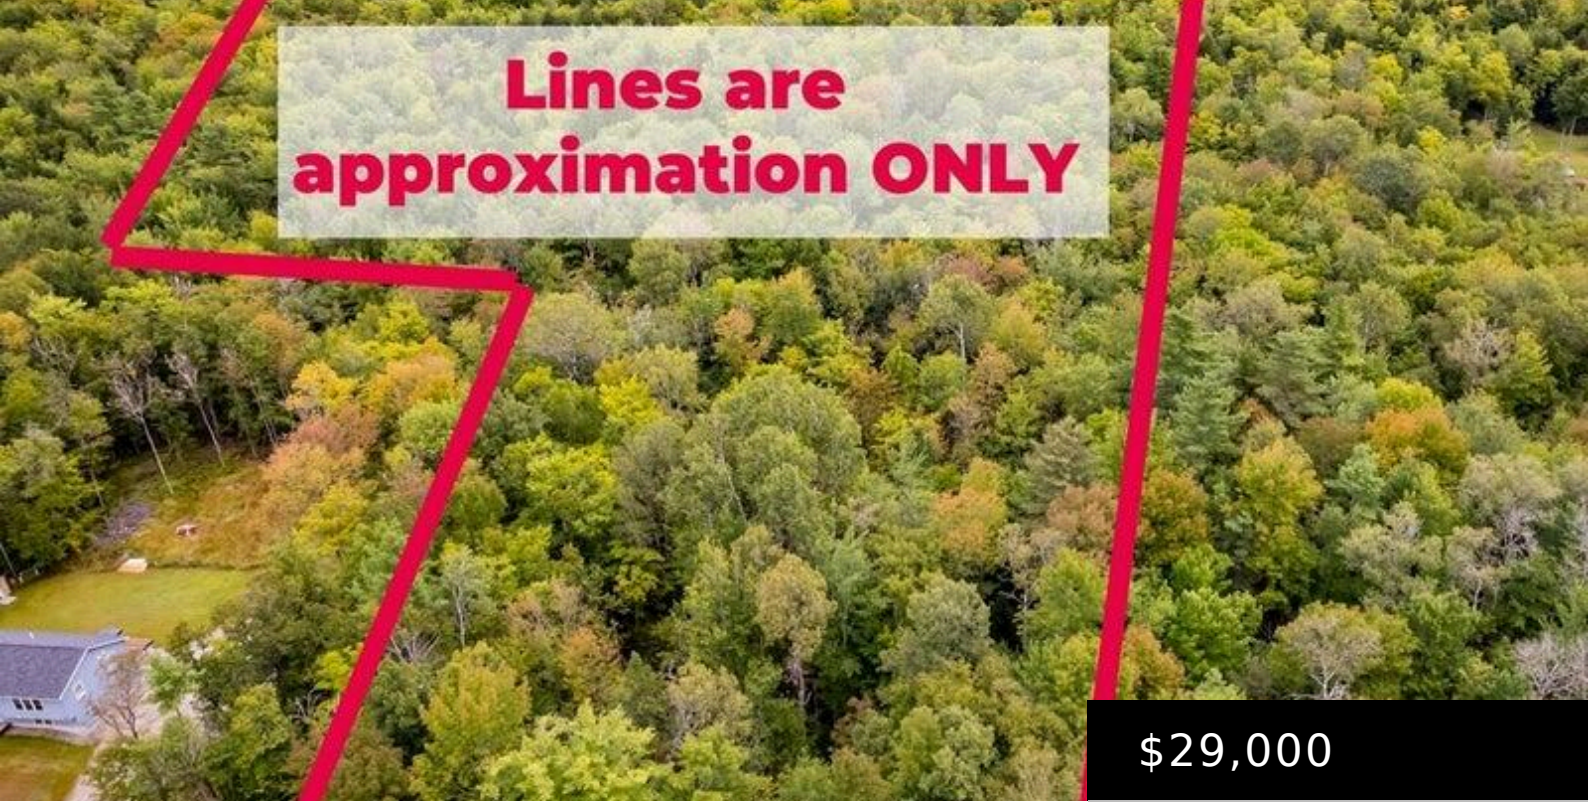

**Lines are  
approximation ONLY**

**\$29,000**

**LOT 24-07 TATE ROAD, CORINTH, ME, 04427**

<https://agent207.com>

Discover the perfect blend of privacy and possibility with this 2.11-acre undeveloped lot in Corinth. Tucked away in a peaceful rural setting, this spacious parcel offers the ideal canvas for your dream home. Just minutes from the Corinth Town Office and local amenities, and approximately 25 minutes to Bangor for expanded shopping, dining, hospitals, and [...]

## Basics

**Category:** Land

**Bathrooms:** 0 baths

**Lot Size Acres:** 2.11 acres

**County:** Penobscot

**Status:** Pending

**Lot size:** 2.11 sq ft

**Zoning:** Residential