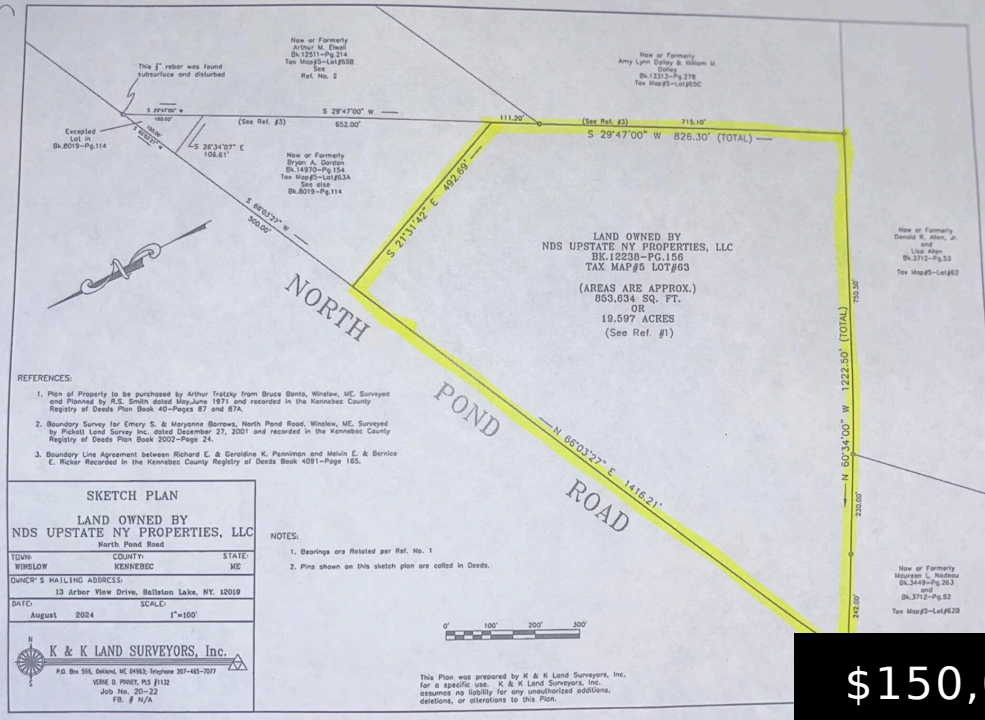

MS

\$150,000

- 0 baths
- Land
- Active

LOT 063 NORTH POND ROAD, WINSLOW, ME, 04901

<https://agent207.com>

Come and see the potential of this recently surveyed 19+ acres.

Basics

Category: Land

Bathrooms: 0 baths

Lot Size Acres: 19.59 acres

County: Kennebec

Status: Active

Lot size: 19.59 sq ft

Zoning: RD

Building Details

Sewer: None

Amenities & Features

Electric: No Electric

Parking Features: No Driveway

WaterSource: None

Lot Features: Rolling/Sloping, Suburban

School Information

High School District: Winslow Schools

Miscellaneous

Road Surface Type: Paved

Courtesy of

List Office Name: Century 21 Venture Ltd.