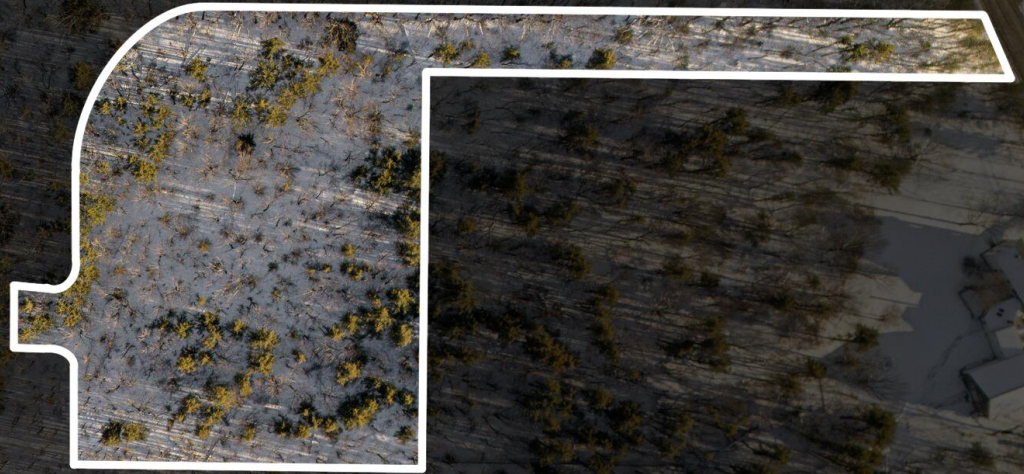

APPROXIMATE PROPERTY LINES

\$159,000

91 B BROADTURN ROAD, SCARBOROUGH, ME, 04074

<https://agent207.com>

This 1.83-acre lot, located on a quiet private road, offers both privacy and convenience. Tucked within a woodland setting and adjacent to the Maine Turnpike, this property provides easy access to all the amenities Scarborough has to offer while being surrounded by nature. Abutting over 35 acres of protected land, you'll enjoy direct access to [...]

- 0 baths
- Land
- Active

Basics

Category: Land

Bathrooms: 0 baths

Lot Size Acres: 1.83 acres

County: Cumberland

Status: Active

Lot size: 1.83 sq ft

Zoning: RF

Building Details

Sewer: Septic Needed

Amenities & Features

Electric: No Electric

Parking Features: No Driveway

WaterSource: Well Needed on Site

Lot Features: Rolling/Sloping, Wooded, Near Shopping, Near Turnpike/Interstate