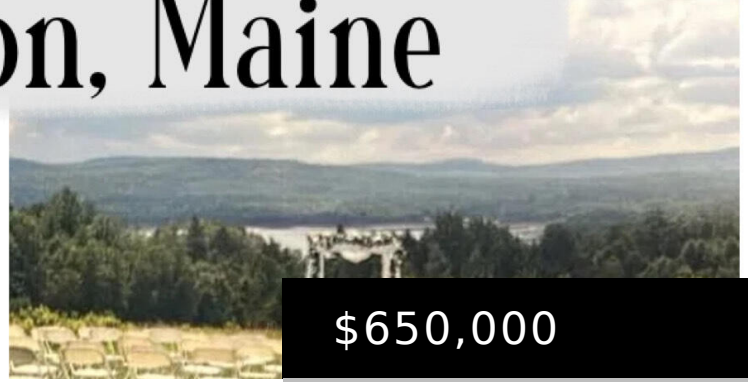

# 54 Folsom Ridge Rd., Burlington, Maine

**\$650,000**

**54 FOLSOM RIDGE ROAD, BURLINGTON, ME,  
04417**

<https://agent207.com>

Stunning 4,000 Sq Ft Farmhouse on 45 Acres with Panoramic Views Can Be Yours Now! Back on the Market — Through No Fault of the Seller, Offering Buyers a Rare Second Chance! Escape to this one-of-a-kind, fully renovated 4-bedroom, 3-bath farmhouse nestled on 45 picturesque acres of rolling fields and pastures. This 4,000 sq ft [...]